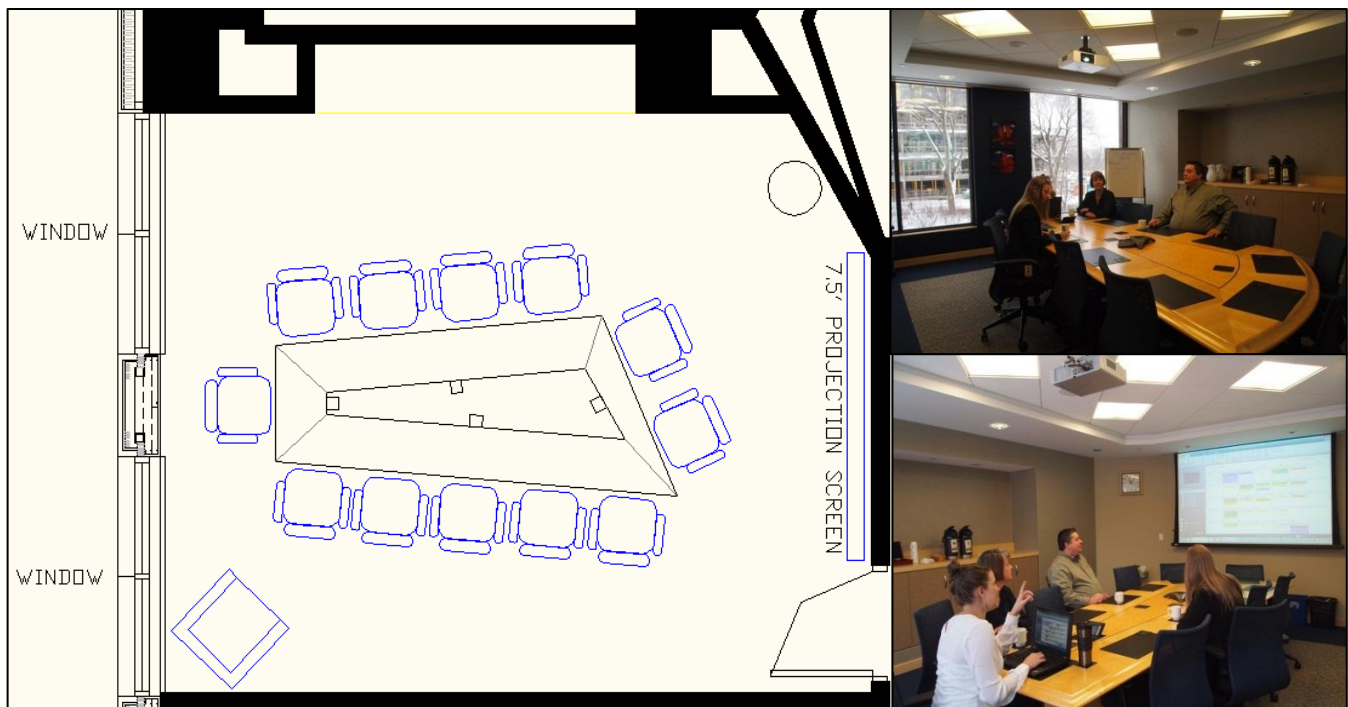

Dow's Lake Court Conference Centre
865 Carling Ave – 2nd Floor
Ottawa, ON, K1S 5S8

ROOM FEATURES

7 ½ foot wide 16 x 9 Format Front Projection Screen
3500 Lumen Projector (ceiling mounted)
Portable Video Conferencing
Computer Connections VGA, DVI, HDMI
Free Wired and Wireless Internet
Polycom Teleconferencing
Flip Cart

ROOM B
SEATS 12
\$500.00/DAY
352 SQ. FT.

TO BOOK PLEASE CONTACT: INFO@DOWSLAKECOURT.COM OR 613-725-3855.