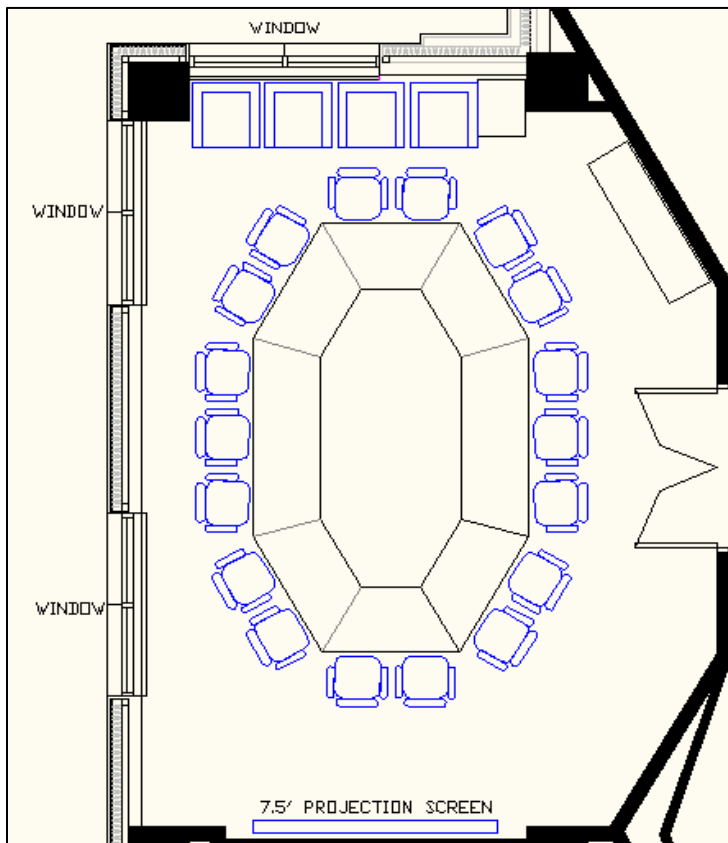

Dow's Lake Court Conference Centre
865 Carling Ave – 2nd Floor
Ottawa, ON, K1S 5S8

ROOM FEATURES

7 ½ foot wide 16 x 9 Format Front Projection Screen
3500 Lumen Projector (ceiling mounted)
Portable Video Conferencing
Computer Connections VGA, DVI, HDMI
Free Wired and Wireless Internet
Integrated 8 Microphone Teleconferencing
Digital Audio Recording available
Flip Chart

ROOM A
SEATS 18
\$500.00/DAY
557 SQ. FT.

TO BOOK PLEASE CONTACT: INFO@DOWSLAKECOURT.COM OR 613-725-3855.