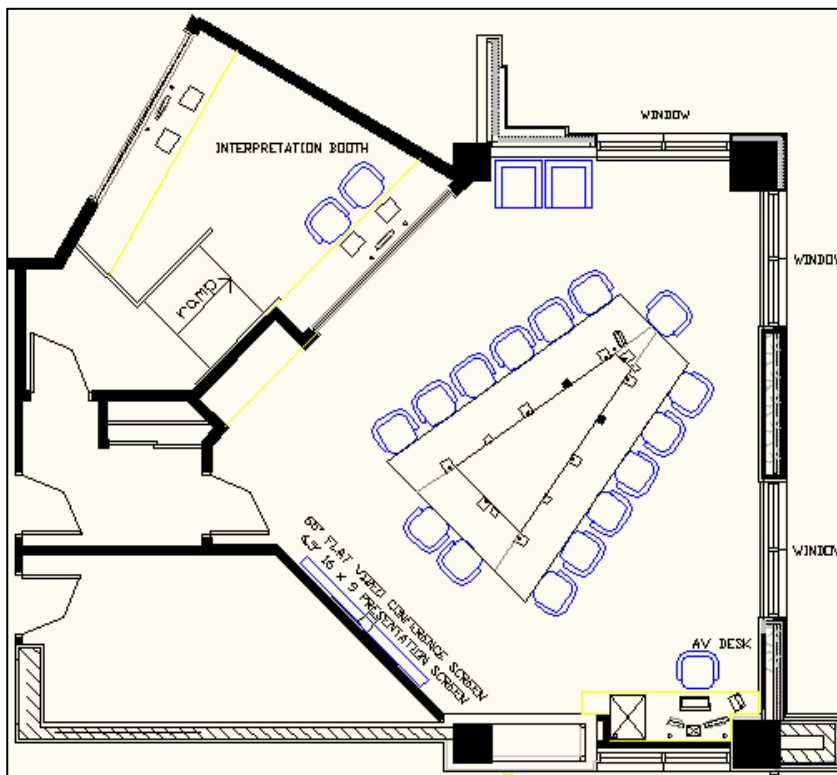

Dow's Lake Court Conference Centre
865 Carling Ave – 2nd Floor
Ottawa, ON, K1S 5S8

ROOM FEATURES

6 ½ foot wide 16 x 9 Format Front Projection Screen
3500 Lumen Projector (ceiling mounted)
ISDN and IP Video Conferencing on a 65" Flat Panel Monitor
Permanent Interpretation Booth
Computer Connections VGA, DVI, HDMI
Free Wired and Wireless Internet
Rogers Digital Cable
Integrate multi person table top Microphone System
Integrated Teleconferencing
Digital Audio Recording available
Flip Chart
Document Camera (ELMO)

VIDEO CONFERENCE ROOM
SEATS 15
$800.00/DAY
639 SQ. FT.

TO BOOK PLEASE CONTACT: INFO@DOWSLAKECOURT.COM OR 613-725-3855.