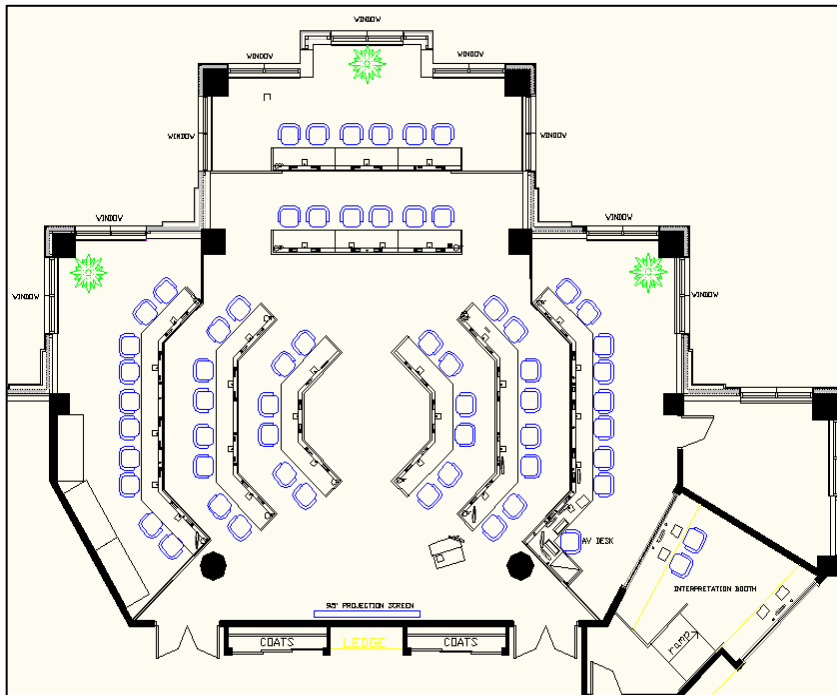

Dow's Lake Court Conference Centre
865 Carling Ave – 2nd Floor
Ottawa, ON, K1S 5S8

ROOM FEATURES

9 ½ foot wide 16 x 9 Format Front Projection Screen
6000 Lumen Projector (ceiling mounted)
ISDN and IP Video Conferencing
Computer Connections VGA, DVI, HDMI
Free Wired and Wireless Internet
Rogers Digital Cable
Integrated multi person table top Microphone System
Integrated Teleconferencing
Digital Audio Recording available
Permanent Interpretation Booth
2 Flip Charts
Document Camera (ELMO)

COUNCIL CHAMBERS
SEATS 58
\$1500.00/DAY
2434 SQ. FT.

TO BOOK PLEASE CONTACT: INFO@DOWSLAKECOURT.COM OR 613-725-3855.